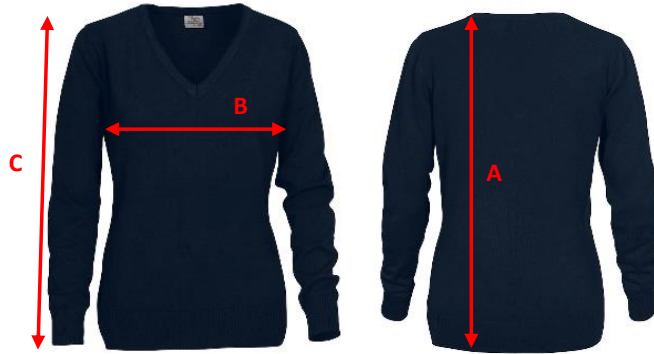

Printer
ACTIVE WEAR

SIZE CHART

Brand: PRINTER ACTIVE WEAR
Style: 2262502 FOREHAND V-NECK
LADIES

	XS	S	M	L	XL	XXL
A) body length CB	61	62,5	64	66	68	70
B) 1/2 chest	38	41	44	48	52	56
C) Sleeve length	60	61	62	63,5	65	66,5

All measurements are indicative with minimum tolerance of 1 cm