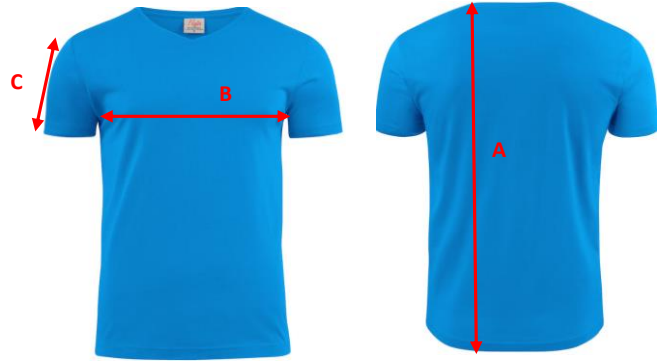

Printer
ACTIVE WEAR

SIZE CHART

Brand: PRINTER ACTIVE WEAR
Style: 2264024 HEAVY V-NECK
MEN

	XS	S	M	L	XL	XXL	3XL	4XL	5XL
A) body length from shoulder point	68	70	72	74	77	80	83	85	87
B) 1/2 chest width	47	50	53	56	60	64	68	72	76
c) sleeve length	17	18	13	20	21	22	23	24	25

All measurements are indicative with minimum tolerance of 1 cm